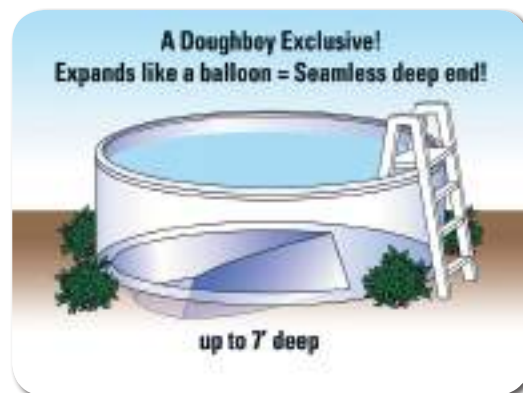

A Size For Any Backyard

An excellent assortment of pool sizes to perfectly match your backyard.

Round	Oval
12' • 16'	
18' • 21'	20' x 12' • 24' x 12' • 28' x 12'
24' • 28'	32' x 12' • 24' x 16' • 28' x 16'
32'	32' x 16' • 34' x 18' • 38' x 18'
	41' x 21'

By special order: 40' x 16' and 44' x 12'

Important: Doughboy policy requires all Doughboy pools be installed with a Doughboy liner to guarantee warranty. Misuse of your pool may result in crippling injury and/or other dangers to life and health. Do not dive or jump. Do not use slides, diving boards, or any other platform or object which can be used for improper pool entry. Use only an above-ground swimming pool ladder to enter or exit your pool. It is your responsibility to secure your pool against unauthorized, unsupervised or unintentional entry.

Change of Design: Doughboy Recreational expressly reserves the right to change or modify the design and construction of any product in due course of our manufacturing without incurring any obligation or liability to furnish or install such changes or modifications on products previously or subsequently sold.

Doughboy Recreational is in no way affiliated with any professional pool installer. If you have the pool installed by others, please supervise to be sure they comply with proper installation techniques as shown.

Visit our website at www.doughboypools.com

Doughboy Recreational • 315 N Sebastian • West Helena, AR 72390 • 866-DOUGHBOY