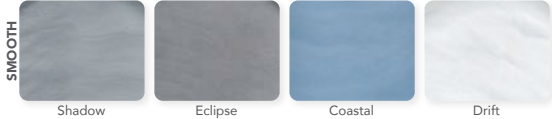

Shell: White

Shell: Eclipse | Cabinet: Black

PERMASHELL™ COLORS

LEGACY SERIES

Greystone

White

NATURAL SERIES

Shadow

Eclipse

Coastal

Drift

PERMAWOOD™ CABINET COLORS

Black

Charcoal

Mahogany

Natural Cedar (upgrade)