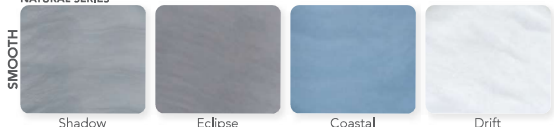

Shell: White

Shell: Coastal | Cabinet: Charcoal

PERMASHELL™ COLORS

LEGACY SERIES

NATURAL SERIES

PERMAWOOD™ CABINET COLORS

ULTRA MODERN POOL & PATIO

EAST - 316.681-3011
WEST - 316.722.4308
DERBY - 316.788.1122