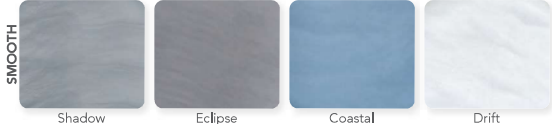

Shell: White

Shell: White | Cabinet: Charcoal

### PERMASHELL™ COLORS

LEGACY SERIES

Greystone

White

NATURAL SERIES

Shadow

Eclipse

Coastal