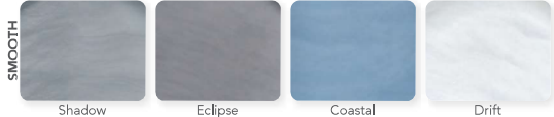

PERMASHELL™ COLORS

LEGACY SERIES

Greystone

White

NATURAL SERIES

Shadow

Eclipse

Coastal

Drift

PERMAWOOD™ CABINET COLORS

Black

Charcoal

Mahogany

Natural Cedar (upgrade)

Shell: Drift

Shell: White | Cabinet: Mahogany