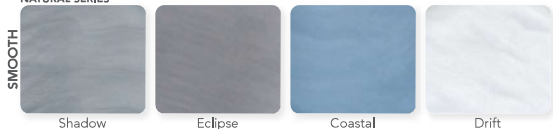

Shell: Coastal

Shell: White | Cabinet: Mahogany

PERMASHELL™ COLORS

LEGACY SERIES

Greystone White

NATURAL SERIES

Shadow Eclipse Coastal Drift

PERMAWOOD™ CABINET COLORS