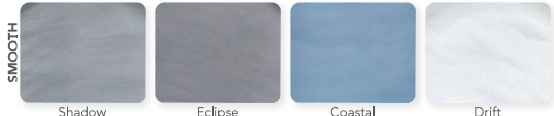

Shell: White

Shell: White | Cabinet: Mahogany

PERMASHELL™ COLORS

LEGACY SERIES

Greystone

White

NATURAL SERIES

Shadow

Eclipse

Coastal

Drift

PERMAWOOD™ CABINET COLORS

Black

Charcoal

Mahogany

Natural Cedar (upgrade)