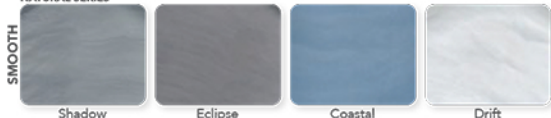

Shell: White

Shell: White | Cabinet: Charcoal

PERMASHELL™ COLORS

LEGACY SERIES

Greystone

White

NATURAL SERIES

Shadow

Eclipse

Coastal

Drift

PERMAWOOD™ CABINET COLORS

Black

Charcoal

Mahogany

Natural Cedar (upgrade)