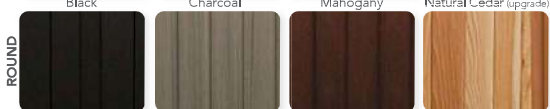

Shell: White

Shell: Coastal | Cabinet: Charcoal

PERMASHELL™ COLORS

LEGACY SERIES

Greystone

White

NATURAL SERIES

Shadow

Eclipse

Coastal

Drift

PERMAWOOD™ CABINET COLORS

Black

Charcoal

Mahogany

Natural Cedar (upgrade)