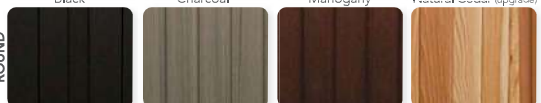

### PERMASHELL™ COLORS

LEGACY SERIES

TEXTURED

Greystone

White

NATURAL SERIES

SMOOTH

Shadow

### PERMAWOOD™ CABINET COLORS

SQUARE

Black

Charcoal

Mahogany

Natural Cedar (upgrade)

ROUND