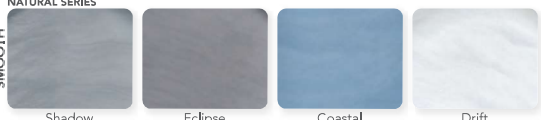

### PERMASHELL™ COLORS

LEGACY SERIES

TEXTURED

Greystone

White

NATURAL SERIES

SMOOTH

Shadow