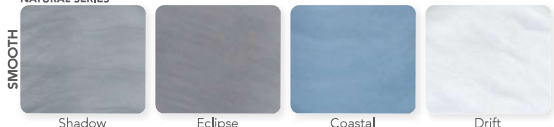

Shell: White

Shell: Shadow | Cabinet: Charcoal

PERMASHELL™ COLORS

LEGACY SERIES

Greystone

White

NATURAL SERIES

Shadow

Eclipse

Coastal

Drift

PERMAWOOD™ CABINET COLORS

Black

Charcoal

Mahogany

Natural Cedar (upgrade)