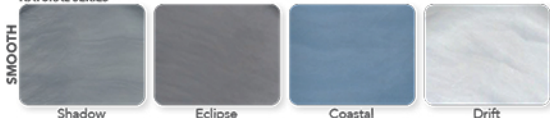

Shell: Drift

Shell: Drift | Cabinet: Black

## PERMASHELL™ COLORS

LEGACY SERIES

Greystone

White

NATURAL SERIES

Shadow

Eclipse

Coastal