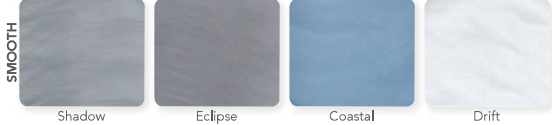

Shell: Eclipse

Shell: Eclipse | Cabinet: Charcoal

PERMASHELL™ COLORS

LEGACY SERIES

NATURAL SERIES

PERMAWOOD™ CABINET COLORS

Color samples are for reference only. Actual product color may vary slightly. Nordic Products Inc. reserves the right to change any specifications without notice.