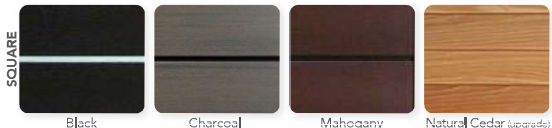

Shell: White

Shell: White | Cabinet: Mahogany

PERMASHELL™ COLORS

LEGACY SERIES

NATURAL SERIES

PERMAWOOD™ CABINET COLORS

Color samples are for reference only. Actual product color may vary slightly. Nordic Products Inc. reserves the right to change any specifications without notice.