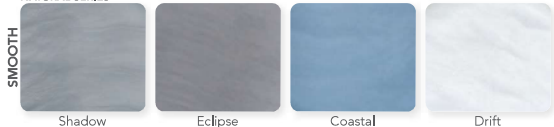

Shell: Drift

Shell: Drift | Cabinet: Black

PERMASHELL™ COLORS

LEGACY SERIES

NATURAL SERIES

PERMAWOOD™ CABINET COLORS

**ULTRA MODERN
POOL & PATIO**

**EAST - 316.681-3011
WEST - 316.722.4308
DERBY - 316.788.1122**