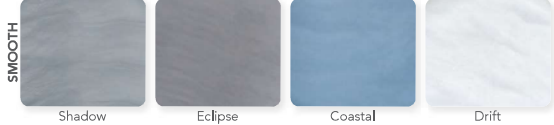

Shell: White

Shell: White | Cabinet: Mahogany

PERMASHELL™ COLORS

LEGACY SERIES

NATURAL SERIES

PERMAWOOD™ CABINET COLORS

Color samples are for reference only. Actual product color may vary slightly. Nordic Products Inc. reserves the right to change any specifications without notice.