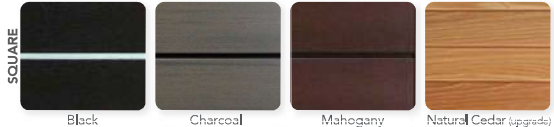

Shell: White

Shell: White | Cabinet: Mahogany

PERMASHELL™ COLORS

LEGACY SERIES

NATURAL SERIES

PERMAWOOD™ CABINET COLORS

Color samples are for reference only. Actual product color may vary slightly. Nordic Products Inc. reserves the right to change any specifications without notice.