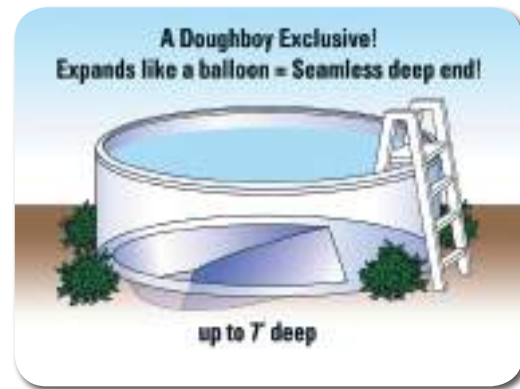

A Size For Any Backyard

An excellent assortment of pool sizes to perfectly match your backyard.

Round	Oval
12' • 16'	20' x 12' • 24' x 12'
18' • 21'	32' x 12' • 24' x 16'
24' • 28'	28' x 16' • 32' x 16'

Important: Doughboy policy requires all Doughboy pools be installed with a Doughboy liner to guarantee warranty. Misuse of your pool may result in crippling injury and/or other dangers to life and health. Do not dive or jump. Do not use slides, diving boards, or any other platform or object which can be used for improper pool entry. Use only an above-ground swimming pool ladder to enter or exit your pool. It is your responsibility to secure your pool against unauthorized, unsupervised or unintentional entry.

Change of Design: Doughboy Recreational expressly reserves the right to change or modify the design and construction of any product in due course of our manufacturing without incurring any obligation or liability to furnish or install such changes or modifications on products previously or subsequently sold.

Doughboy Recreational is in no way affiliated with any professional pool installer. If you have the pool installed by others, please supervise to be sure they comply with proper installation techniques as shown.

Visit our website at www.doughboypools.com

Doughboy Recreational • 315 N Sebastian • West Helena, AR 72390 • 866-DOUGHBOY