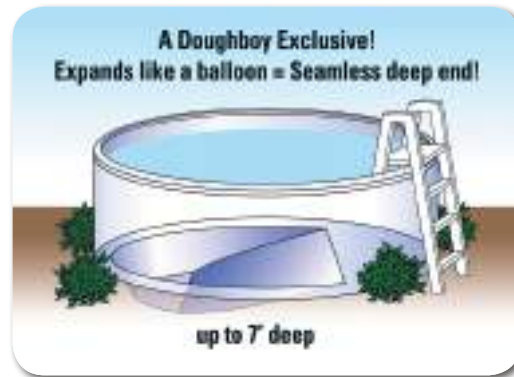

A Size For Any Backyard

An excellent assortment of pool sizes to perfectly match your backyard.

Round	Oval
12' • 16'	20' x 12' • 24' x 12' • 28' x 12'
18' • 21'	32' x 12' • 24' x 16' • 28' x 16'
24' • 28'	32' x 16' • 34' x 18' • 38' x 18'
32'	41' x 21'

By special order: 40' x 16' and 44' x 12'

Important: Doughboy policy requires all Doughboy pools be installed with a Doughboy liner to guarantee warranty. Misuse of your pool may result in crippling injury and/or other dangers to life and health. Do not dive or jump. Do not use slides, diving boards, or any other platform or object which can be used for improper pool entry. Use only an above-ground swimming pool ladder to enter or exit your pool. It is your responsibility to secure your pool against unauthorized, unsupervised or unintentional entry.

Change of Design: Doughboy Recreational expressly reserves the right to change or modify the design and construction of any product in due course of our manufacturing without incurring any obligation or liability to furnish or install such changes or modifications on products previously or subsequently sold.

Doughboy Recreational is in no way affiliated with any professional pool installer. If you have the pool installed by others, please supervise to be sure they comply with proper installation techniques as shown.

Visit our website at www.doughboypools.com

Doughboy Recreational • 315 N Sebastian • West Helena, AR 72390 • 866-DOUGHBOY