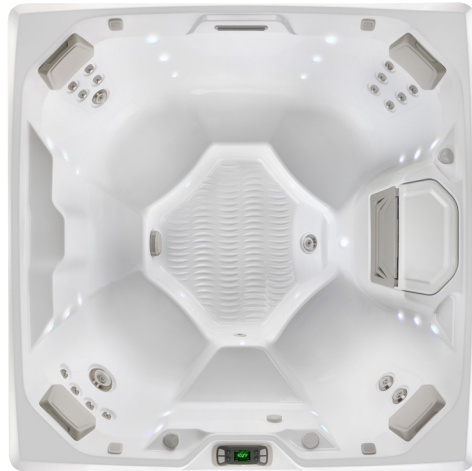

LIMELIGHT® COLLECTION

BEAM™

Beam spa shown with Alpine White shell and Sable cabinet.

Shell Colors

Cabinet Colors

Cover Colors

Seating Capacity	4 people	Lighting System	Raio® multi-color interior points of light Exterior multi-color lighting with timer
Dimensions	6'8" x 6'8" x 33" / 2.03 m x 2.03 m x 0.84 m	Heater	Titanium No-Fault® 1,000 W / 115 V or 4,000 W / 230 V
Water Capacity	295 gallons / 1,115 liters	Energy Efficiency	FiberCor® Insulation; Certified to California Energy Commission (CEC) and APSP 14 energy efficiency standards for portable spas
Weight	700 lbs. / 320 kg dry; 3,860 lbs. / 1,750 kg filled*	Filtration System	Dual action, 100 sq. ft., top loading
Jets	19 total • 1 XL Dual Rotary jet • 2 Standard Single Rotary jets • 2 Standard Directional jets • 14 Directional Precision® jets	Vinyl Cover	3.5" to 2.5" tapered, 2 lb. density foam core
Water Feature	VIDRO® backlit ribbon waterfall	Available Options	
Jet Pump	Wavemaster® 7000; One-speed, 1.65 HP Continuous Duty, 3.5 HP Breakdown Torque	Cover Lifter	CoverCradle®, CoverCradle II, Lift 'n Glide®, or UpRite®
Circulation Pump	SilentFlo 5000® for quiet, continuous filtration	Steps	Limelight Collection Step (Coastal Gray, Espresso, and Sable), Polymer Step (Ash)
Water Care System	FreshWater® Salt System Ready	Entertainment	Bluetooth® Wireless Sound System
Control System	IQ 2020® with LCD control panel 230 V / 50 amp, 60 Hz (Includes G.F.C.I. protected sub-panel)	Hot Tub Cooling System	CoolZone™

Actual colors and products may vary from print representation. See dealer to verify.
* Includes water and 4 adults weighing 175 lbs. each. Export models available in 240 V, 50 Hz, 1,500 W heater.