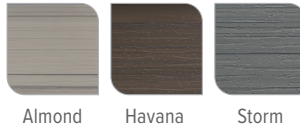

HOT SPOT® COLLECTION

RHYTHM®

For Fun & Wellness, Call
ULTRA MODERN
 POOL & PATIO
 Since 1954

HotSpring®
 Every day made better™

Rhythm spa shown with Alpine White shell, Almond cabinet and Almond Hot Spot Collection Step.

Shell Colors

Cabinet Colors

Cover Colors

Seating Capacity	7 people	Control System	230 V / 50 amp, 60 Hz (Includes G.F.C.I. protected sub-panel)
Dimensions	7' x 7' x 36" / 2.13 m x 2.13 m x 0.92 m	Lighting – Interior	10 multi-color LED points of light
Water Capacity	330 gallons / 1,250 liters	Lighting – Exterior	4 multi-color LED points of light
Weight	845 lbs. / 383 kg dry; 4,820 lbs. / 2,185 kg filled*	Heater	No-Fault® 4,000 W / 230 V
Jets	40 total • 3 XL Directional Hydromassage jets • 2 XL Rotary Hydromassage jets • 3 Directional Hydromassage jets • 2 Rotary Hydromassage jets • 30 Directional Precision® jets	Energy Efficiency	FiberCor® Insulation; Certified to California Energy Commission (CEC) and APSP 14 energy efficiency standards for portable spas
Water Feature	Included	Effective Filtration Area	65 sq. ft., top loading
Jet Pump 1	Wavemaster® 6200; Two-speed, 1.5 HP Continuous Duty, 3.2 HP Breakdown Torque	Vinyl Cover	3.5" to 2.5" tapered, 2 lb. density foam core
Jet Pump 2	Wavemaster® 6000; One-speed, 1.5 HP Continuous Duty, 3.2 HP Breakdown Torque	Available Options	
Floor Drain	Included	Cover Lifter	CoverCradle®, CoverCradle II, Lift 'N Glide®, or UpRite®
Water Care System	FROG® In-Line Cartridge Ready	Steps	Hot Spot Collection Step (Almond, Havana, and Storm), Polymer Step (Ash)
		Entertainment	Wireless Sound System