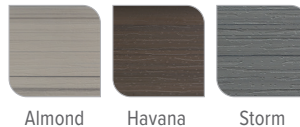

HOT SPOT® COLLECTION

RELAY®

For Fun & Wellness, Call
**ULTRA
 MODERN**
 POOL & PATIO
 Since 1954

Relay spa shown with Alpine White shell, Storm cabinet and Storm Hot Spot Collection Step.

Shell Colors

Cabinet Colors